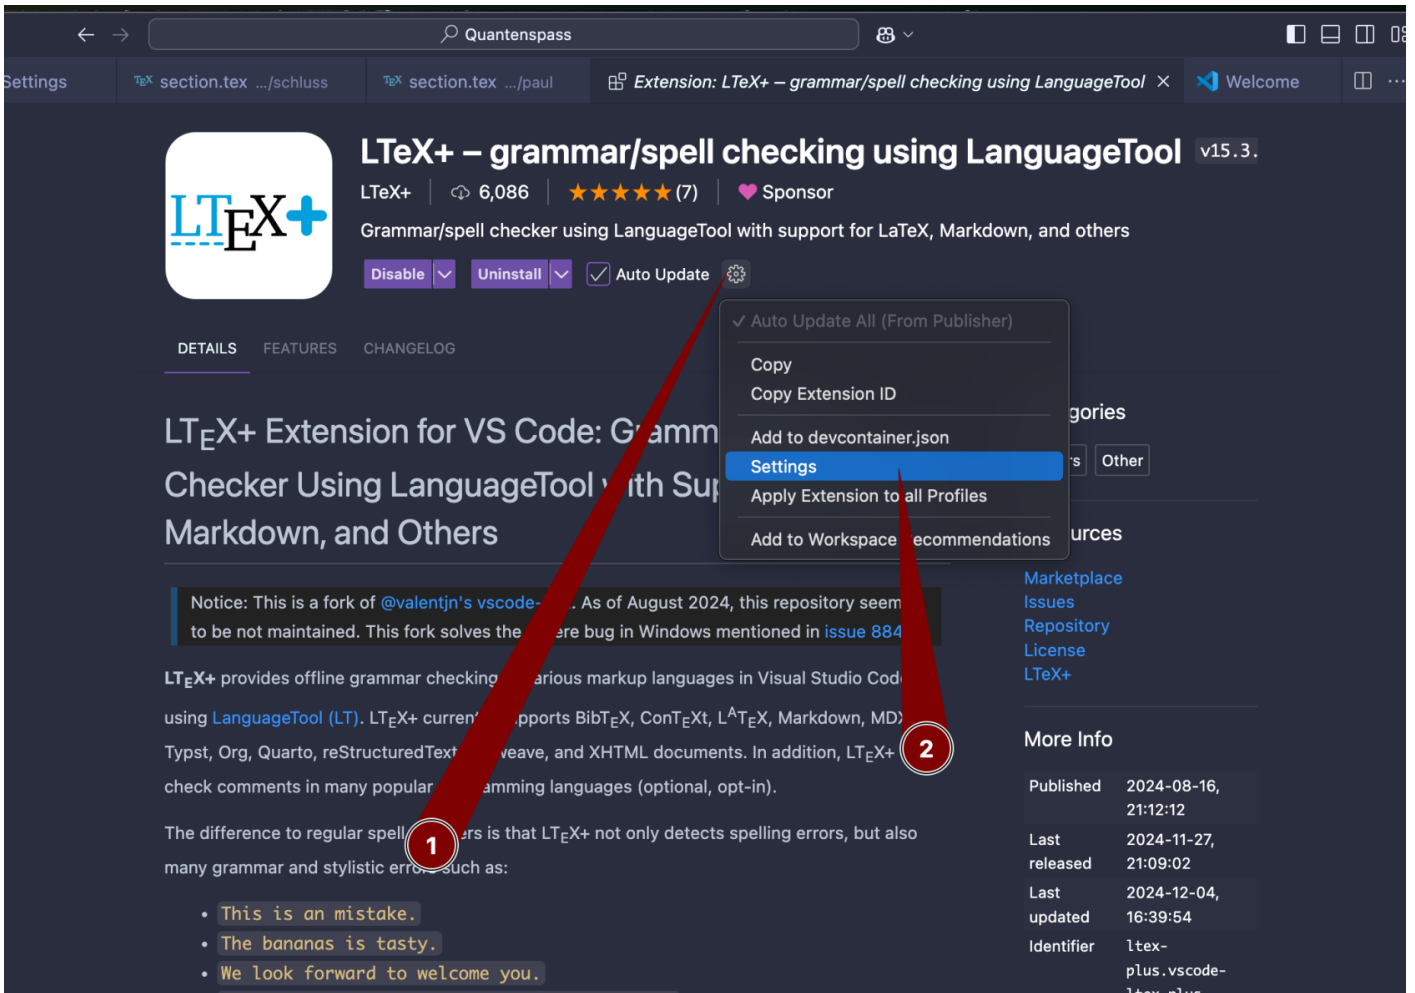

# LT<sub>E</sub>X auf deutsch umstellen

1.

2.

3.

Revision #1

Created 2024-12-11 14:25:20 UTC by Paul

Updated 2024-12-11 14:28:45 UTC by Paul