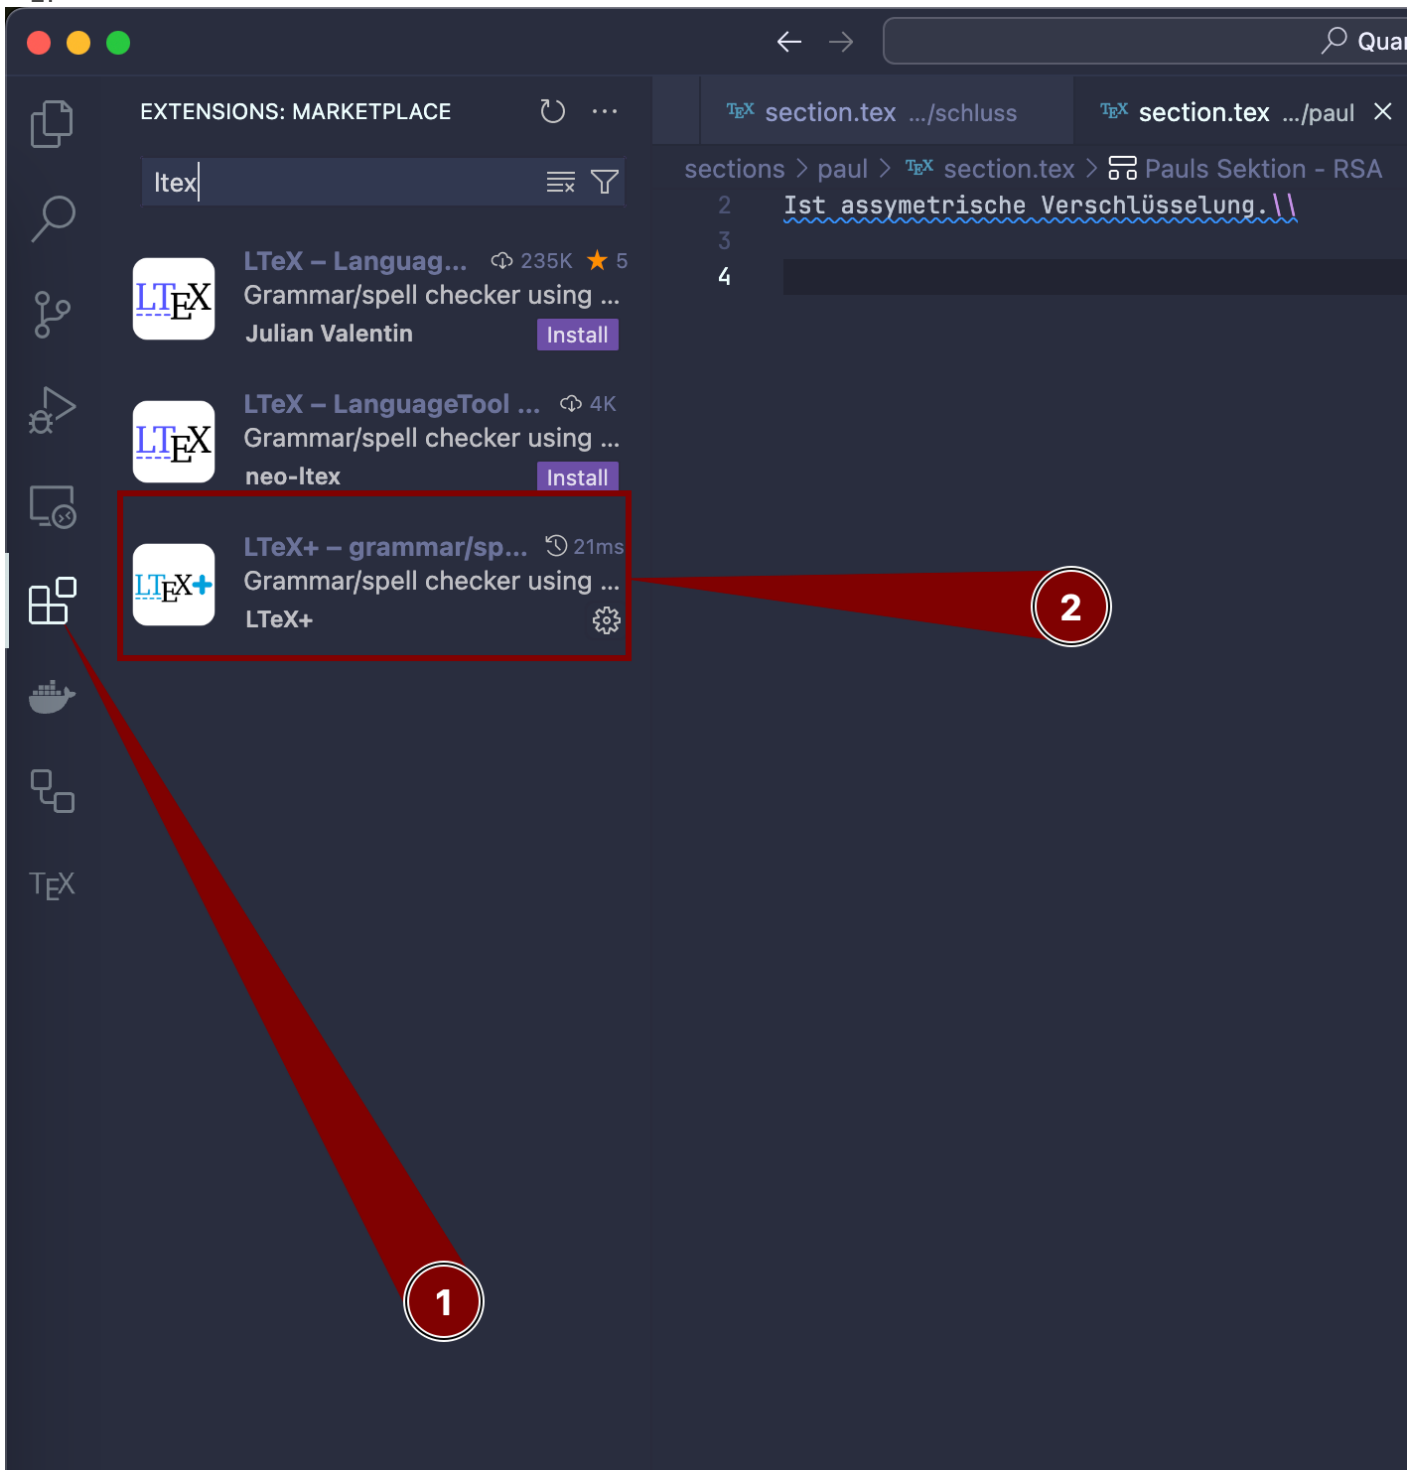

# LT<sub>E</sub>X auf deutsch umstellen

1.

2.

3.

Revision #1

Created 2024-12-11 14:25:20 UTC by Paul

Updated 2024-12-11 14:28:45 UTC by Paul