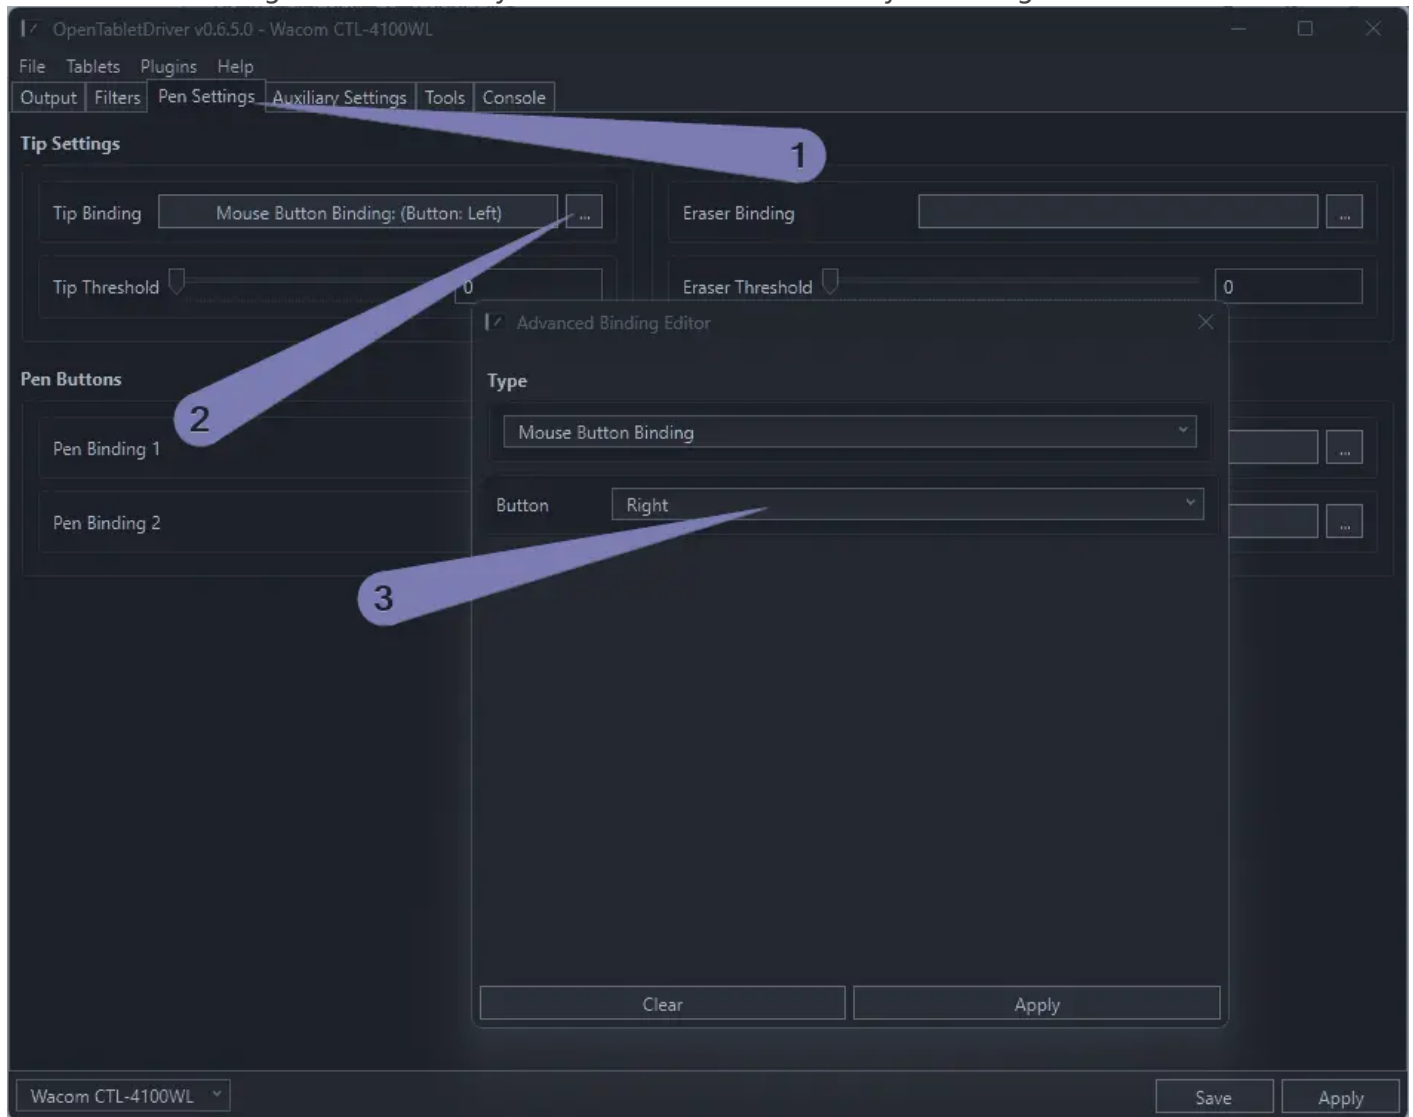

# League of Legends with Open Tablet Driver

1. Install Open Tablet Driver
2. Under Plugins, install:
  - TouchEmu for using Windows Touch Emulation (normal Pen is blocked by Vanguard)
  - Mouse Utils
3. Use this Open Tablet Driver profile [LoL.json](#) which uses:
  - the osu! area
  - Touch Emulation and
  - Summoner Spell 1 to 0 (upper pen key)
  - Summoner Spell 2 to 9 (lower pen key)
4. Set in League Space to Player Move Attack (left click with pen click does not work. Only direction works):

Optional

Set Pen Click to Right. But currently normal mode is blocked by riot vanguard.

Revision #8

Created 2025-01-07 22:12:05 UTC by Paul

Updated 2025-01-07 22:59:31 UTC by Paul